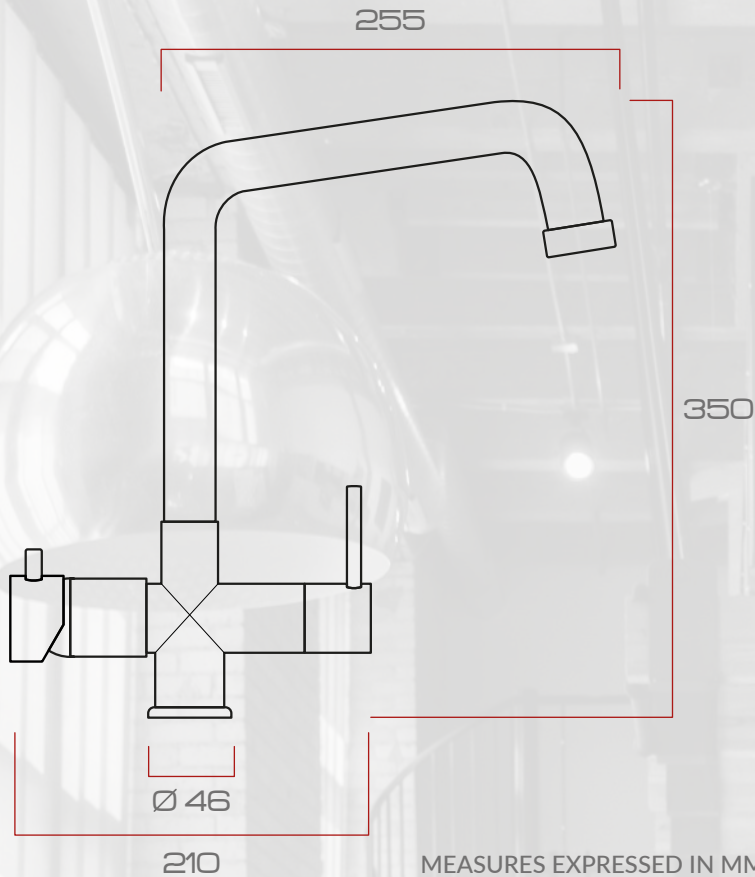

Technical Sheet
FIVE WAY MIXER TAP
LONG ROD

**ITALIAN FAUCET
MANUFACTORY**

🇬🇧 FIVE WAY MIXER TAP LONG ROD

Elegant, strong and practical product for those who want to drink potable treated water safely, and doesn't withstand the charm of bubbles.

Dimensions and connections are standard for easy installation or replacement of the old faucet.

This is an 100% italian mixer tap that respects the strict rules on products in contact with water intended for human consumption.

Las dimensiones y las conexiones son estandard para una instalación simple o para el reemplazo del viejo grifo.

Estamos hablando de un grifo 100% italiano, que respeta las rigurosas normativas que se refieren al agua asignada al consumo humano.